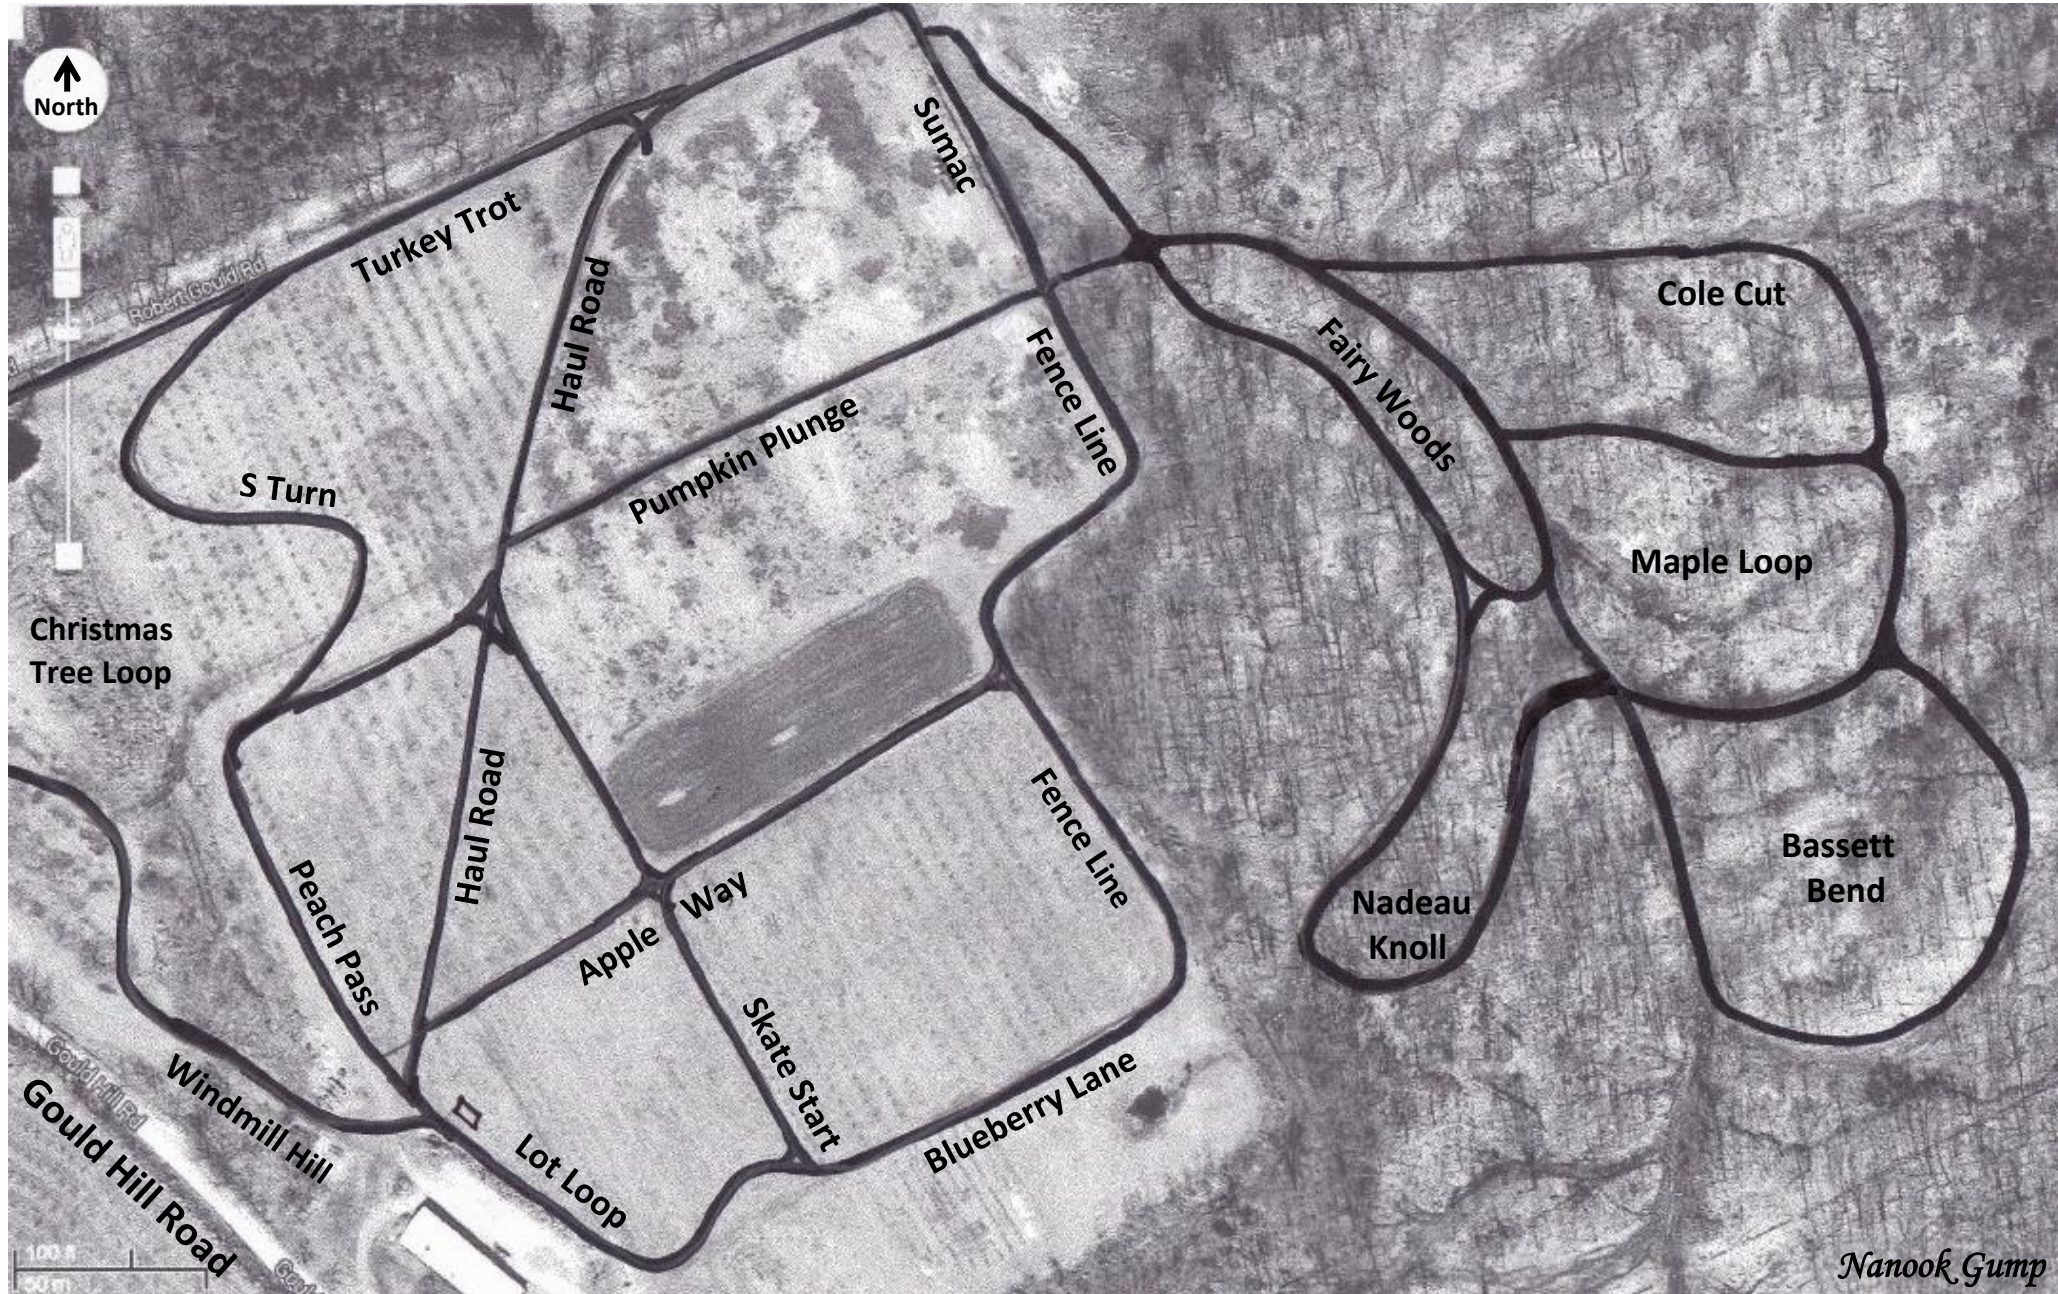

# Blackwater Nordic Gould Hill Farm Trails

656 Gould Hill Road, Hopkinton, NH 03229

\*\* 2013 – 2014 season - approx. 4k. Grooming pattern in the orchard may vary each year.

*Nanook Gump*